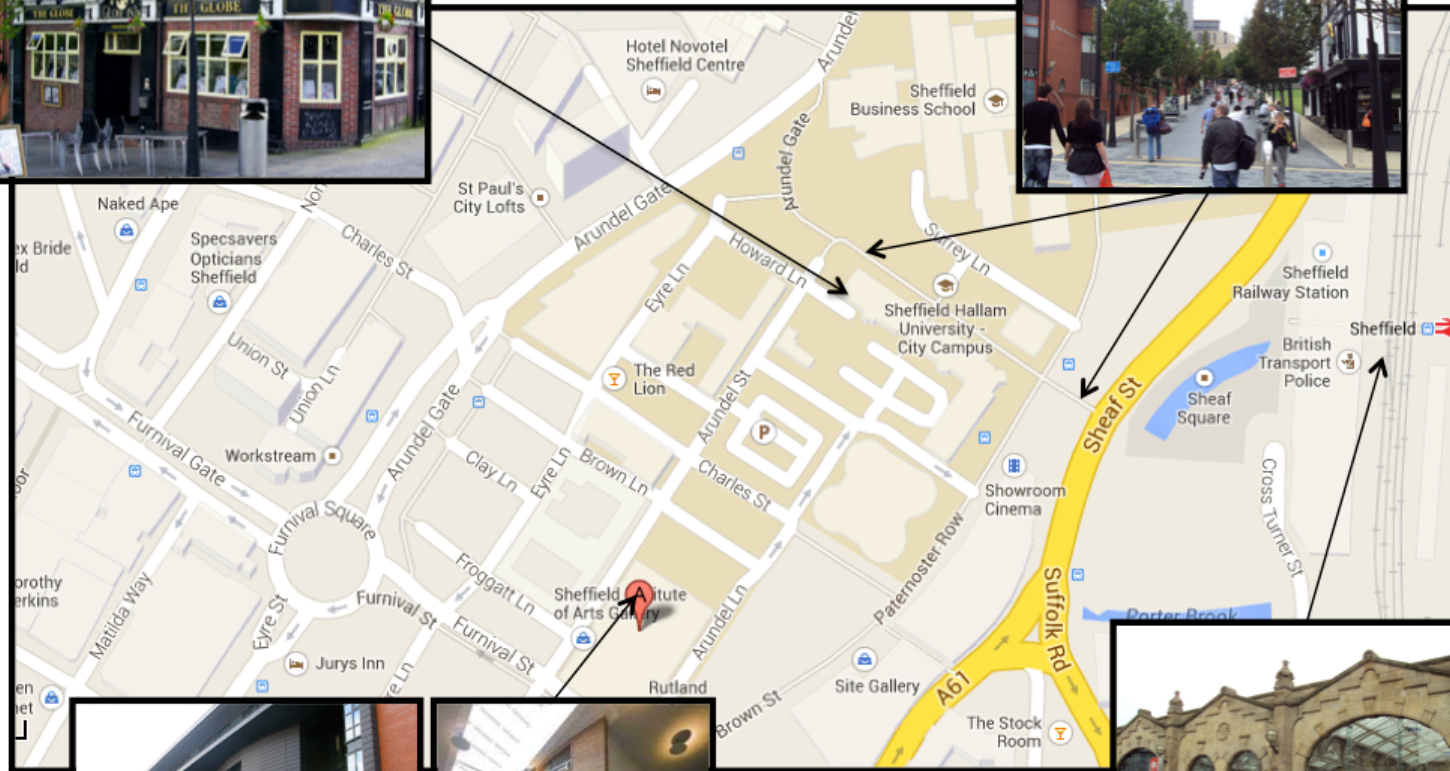

For those that are driving, please find enclosed the easiest and hopefully cheapest car parking option.

There are plenty of hotels close by with the Jury's Inn and Novotel probably the closest two – both just a stone thrown away.

Best wishes

Ian Craven & Stuart Currie

The Globe on Howard St.

Howard Street

Outside - Cantor Building - Inside

Train Station

1. Starting from the train station

2. Walk up the 'water feature' ramp in Sheaf square

3. Cross Sheaf Street (A61) – be careful – on to Howard Street

4. Turn left after The Globe pub onto Arundel Street.

5. Continue about about 160 metres along Arundel Street- Cantor building is on the left

6. Go inside the Cantor Building and follow signs for Aunt Minnie Course

Parking

The easiest car park is the APCOA car park on Eyre Street (shown as A on the map, just down from the Jury's Inn shown as green bubble). It should cost less than £10 per day (providing University rules have not changed by the time the course commences) - you will just need to get parking tokens validated at the reception desk - we can show you how to do this on the day. Other car parks are shown as different letters on the map below but may not be eligible for the discounted university validated rate.