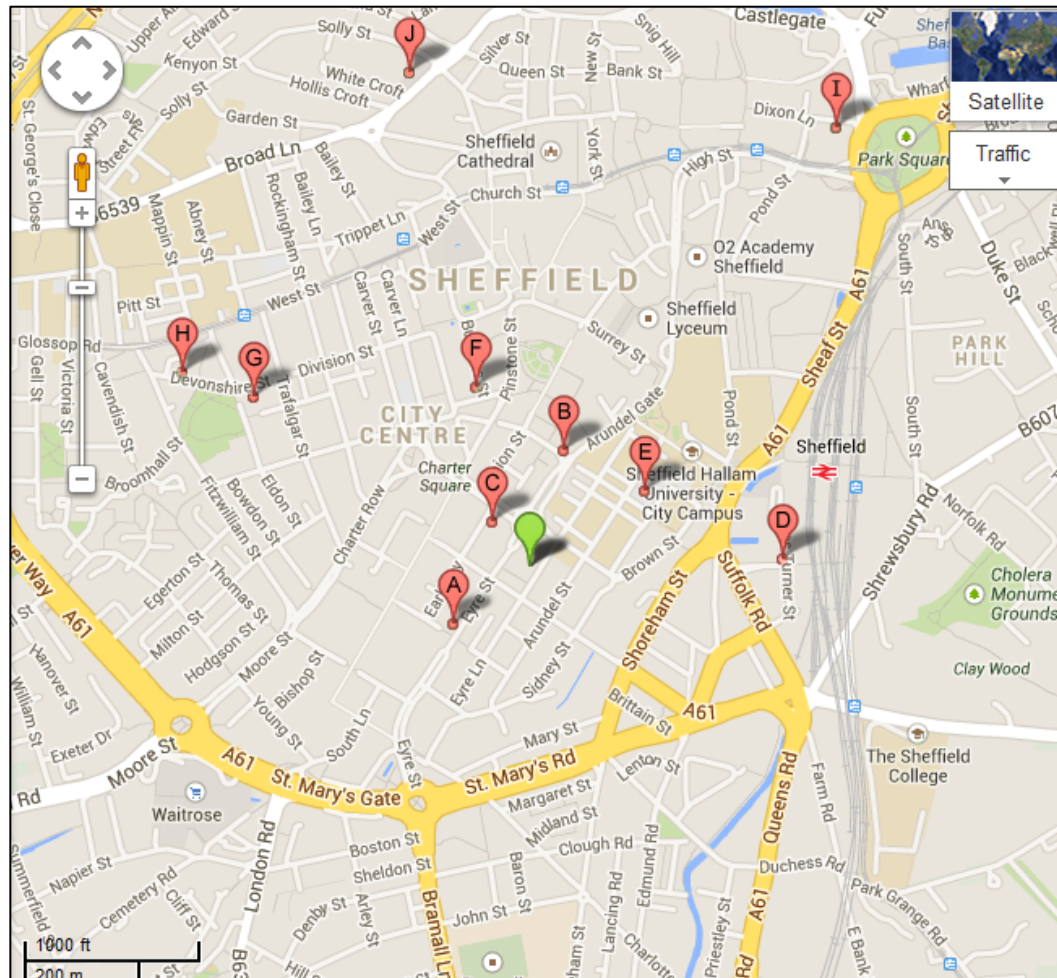

For those that are driving, please find enclosed the easiest and hopefully cheapest car parking option.

There are plenty of hotels close by with the Jury's Inn and Novotel probably the closest two – both just a stone thrown away.

Best wishes

Ian Craven & Stuart Currie

The Globe on Howard St.

Howard Street

Outside - Cantor Building - Inside

Train Station

1. Starting from the train station

2. Walk up the 'water feature' ramp in Sheaf square

3. Cross Sheaf Street (A61) – be careful – on to Howard Street

4. Turn left after The Globe pub onto Arundel Street.

5. Continue about about 160 metres along Arundel Street- Cantor building is on the left

6. Go inside the Cantor Building and follow signs for Aunt Minnie Course

Parking

The easiest car park is the APCOA car park on Eyre Street (shown as A on the map, just down from the Jury's Inn shown as green bubble). It should cost less than £10 per day (providing University rules have not changed by the time the course commences) - you will just need to get parking tokens validated at the reception desk - we can show you how to do this on the day. Other car parks are shown as different letters on the map below but may not be eligible for the discounted university validated rate.